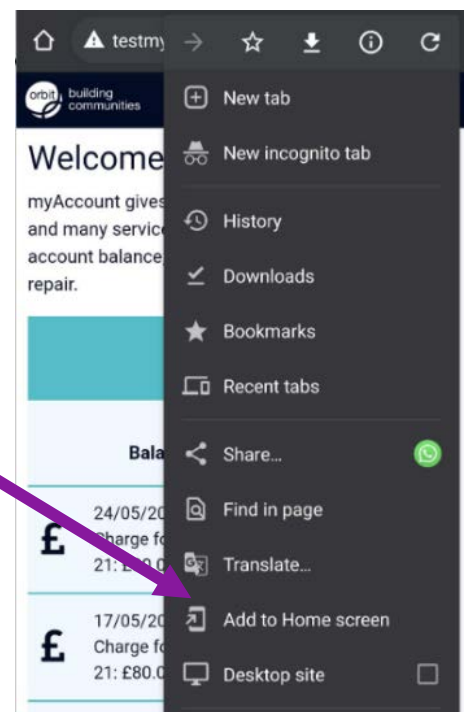

Live chat on our website:
orbitcustomerhub.org.uk

Call us:
0800 678 1221

Contact us at:
orbitcustomerhub.org.uk/contact-us

Follow us:
[f /OrbitHelp](https://www.facebook.com/OrbitHelp) [OrbitGroupUK](https://www.instagram.com/OrbitGroupUK)