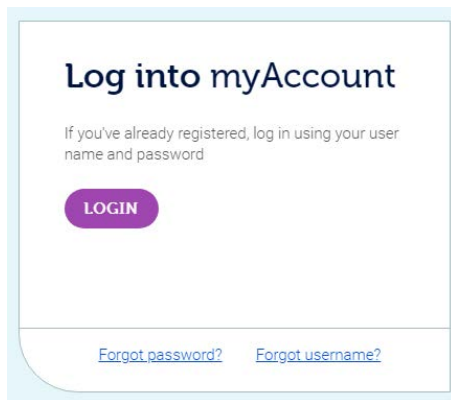

Bookmarking myAccount on an Android device

This guide will take you through the simple steps of bookmarking myAccount on an Android device. The benefits of doing this include having quick access to the portal from your main mobile home screen and that this will give you the 'look and feel' of an app rather than a webpage.

Bookmarking myAccount:

1. From your Android device, navigate to myAccount - orbitcustomerhub.org.uk/myaccount (NOTE: You must use the Google Chrome browser on your Android device to be able to bookmark a page. Other browsers (Edge, Firefox, Opera, Samsung Internet, Silk, etc) may have different criteria for adding a home screen bookmark.)
2. Open the Google Chrome browser and navigate to orbitcustomerhub.org.uk/myaccount. Log in by clicking on the 'Log in' button and entering your username and password.