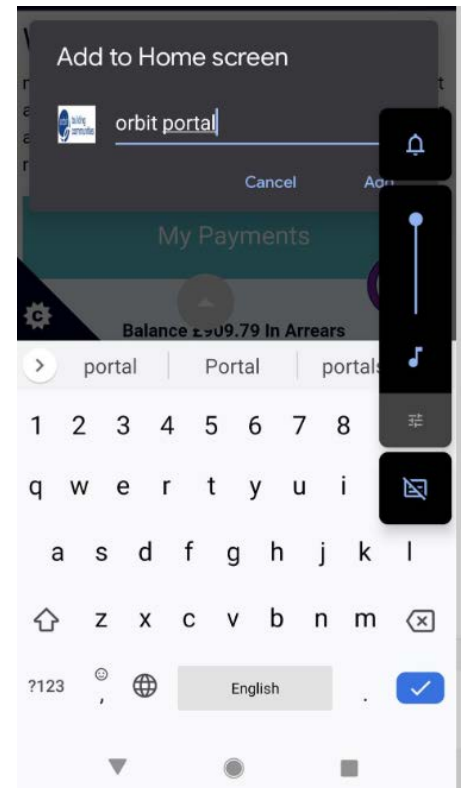

Bookmarking myAccount:

1. From your Android device, navigate to myAccount - orbitcustomerhub.org.uk/myaccount (NOTE: You must use the Google Chrome browser on your Android device to be able to bookmark a page. Other browsers (Edge, Firefox, Opera, Samsung Internet, Silk, etc) may have different criteria for adding a home screen bookmark.)
2. Open the Google Chrome browser and navigate to orbitcustomerhub.org.uk/myaccount. Log in by clicking on the 'Log in' button and entering your username and password.

3. Once logged in, open the side bar menu in Google Chrome by clicking the three dots in the top right corner of the browser, next to the address bar.
4. Select 'Add to home screen'

Live chat on our website:
orbitcustomerhub.org.uk

5. Once you select 'Add to home screen', you will be required to add a name for the bookmark – the example below shows orbit portal as the bookmark name. This is what will show as the 'app' icon name on your main mobile home screen.
6. Save the changes (the save button may say 'Add' or 'Add to home screen') and the bookmark will be available on the home screen of your mobile device.